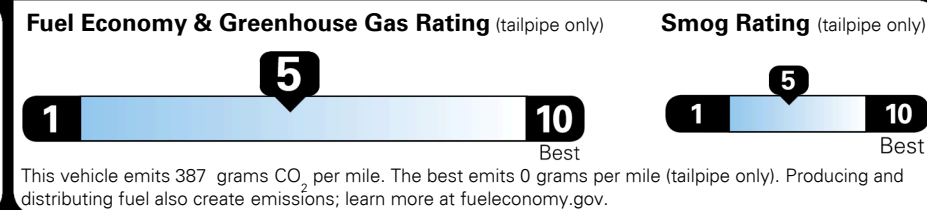

2019 NHTSA 5-Star Overall Safety Rating

EPA DOT Fuel Economy and Environment

Gasoline Vehicle

Fuel Economy

23 MPG
 combined city/hwy

21 MPG
 city

26 MPG
 highway

4.3 gallons per 100 miles

Small SUVs range from 16 to 120 MPG. The best vehicle rates 136 MPGe.

You spend \$1,250
 more in fuel costs over 5 years compared to the average new vehicle.

Annual fuel cost \$1,750

Actual results will vary for many reasons, including driving conditions and how you drive and maintain your vehicle. The average new vehicle gets 27 MPG and costs \$7,500 to fuel over 5 years. Cost estimates are based on 15,000 miles per year at \$ 2.70 per gallon. MPGe is miles per gasoline gallon equivalent. Vehicle emissions are a significant cause of climate change and smog.